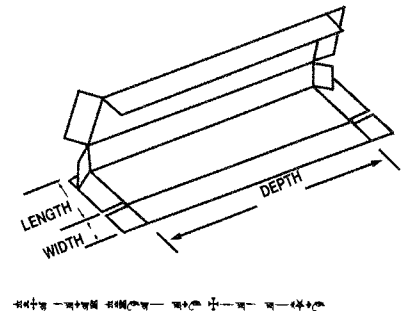

The length is the larger of the two dimensions of the open face (flap opening); the width is the smaller. The depth is always the distance measured perpendicular to the length and width between the innermost surfaces of the box. Even so-called "end-opening" or "end-loading" boxes follow the above principles. Thus, the depth is still the dimension between the innermost surfaces of the box measured perpendicular to the length and width.

To properly measure a corrugated box, score to score measurements should be taken for each dimension. Since, when describing a corrugated box the inside dimensions (or usable carton capacity) is considered, predetermined deductions from score to score measurements must be made to arrive at the true box size. Board flute, being of variable thickness, requires that each flute have its own set of score to score measurement deductions, as follows:

OTHER DIMENSIONS

Tubes and folders follow the same sequence used for boxes in determining dimensions. **Length, width and depth are listed, in that order**, with length being the larger of the two dimensions of the open face, and width the smaller.

Pads, liners, partition pieces, die-cut pads, scored blanks and sheets of corrugated or solid fiberboard, with only two dimensions, have their size specified with the **first dimension parallel to the corrugations**, or perpendicular to the grain of solid fiberboard.