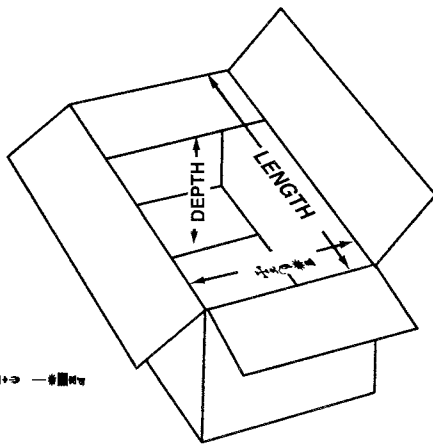

HOW TO MEASURE CORRUGATED BOXES

Blank for an RSC (Regular Slotted Container) Style Box

BOX DIMENSIONS

Box dimensions are always **inside dimensions** and must be stated in the **sequence of length, width and depth**.

The length is the larger of the two dimensions of the open face (flap opening); the width is the smaller. The depth is always the distance measured perpendicular to the length and width between the innermost surfaces of the box. Even so-called "end-opening" or "end-loading" boxes follow the above principles. Thus, the depth is still the dimension between the innermost surfaces of the box measured perpendicular to the length and width.

To properly measure a corrugated box, score to score measurements should be taken for each dimension. Since, when describing a corrugated box the inside dimensions (or usable carton capacity) is considered, predetermined deductions from score to score measurements must be made to arrive at the true box size. Board flute, being of variable thickness, requires that each flute have its own set of score to score measurement deductions, as follows:

ALLOWANCES FOR RSC BOXES

FLUTE	L	W	D
B	1/8"	1/8"	1/4"
C	3/16"	3/16"	3/8"
A	1/4"	1/4"	1/2"

NOTE: Always measure panels not adjacent to the tape or glue joint. Measure from center of score to center of score.

OTHER DIMENSIONS

Tubes and folders follow the same sequence used for boxes in determining dimensions. **Length, width and depth are listed, in that order**, with length being the larger of the two dimensions of the open face, and width the smaller.