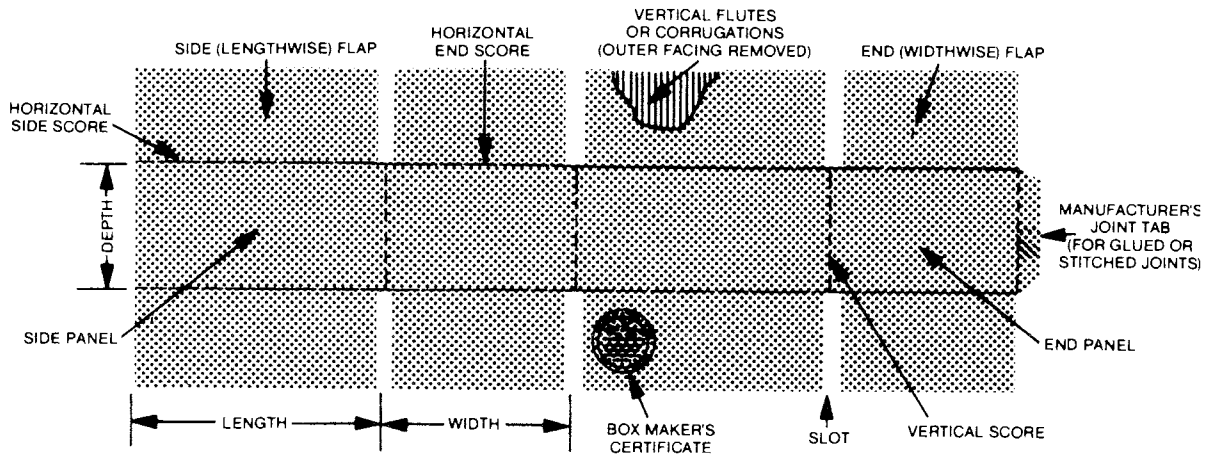

HOW TO MEASURE CORRUGATED BOXES

Blank for an RSC (Regular Slotted Container) Style Box

BOX DIMENSIONS

Box dimensions are always **inside dimensions** and must be stated in the **sequence of length, width and depth**.

The length is the larger of the two dimensions of the open face (flap opening); the width is the smaller. The depth is always the distance measured perpendicular to the length and width between the innermost surfaces of the box. Even so-called "end-opening" or "end-loading" boxes follow the above principles. Thus, the depth is still the dimension between the innermost surfaces of the box measured perpendicular to the length and width.

To properly measure a corrugated box, score to score measurements should be taken for each dimension. Since, when describing a corrugated box the inside dimensions (or usable carton capacity) is considered, predetermined deductions from score to score measurements must be made to arrive at the true box size. Board flute, being of variable thickness, requires that each flute have its own set of score to score measurement deductions, as follows:

ALLOWANCES FOR RSC BOXES

FLUTE	L	W	D
B	1/8"	1/8"	1/4"
C	3/16"	3/16"	3/8"
A	1/4"	1/4"	1/2"

NOTE: Always measure panels not adjacent to the tape or glue joint. Measure from center of score to center of score.